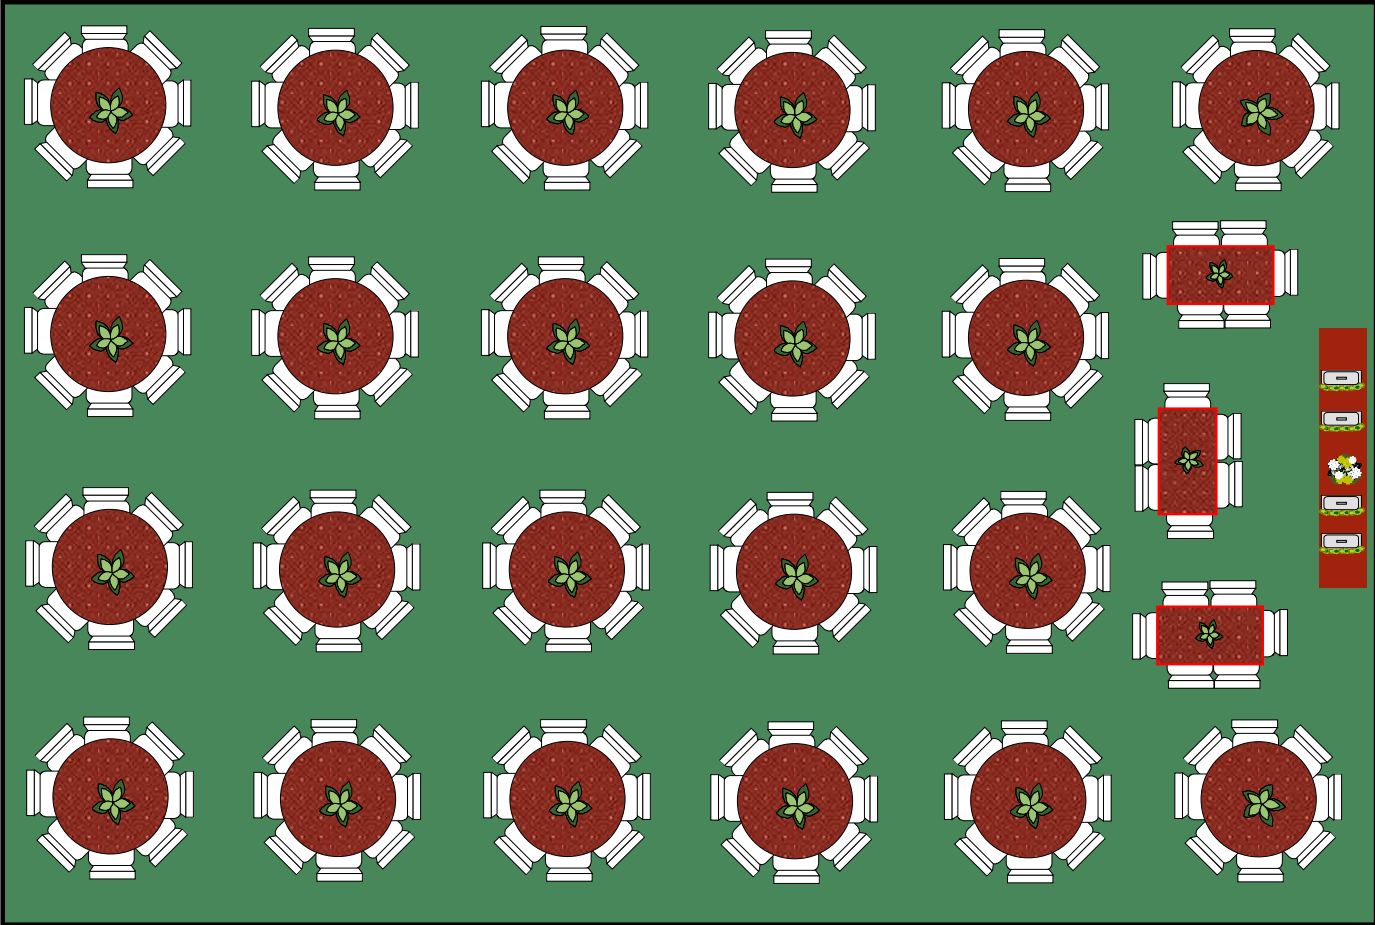

40' x 60' Banquet seating floor plan

**194 Seating capacity with buffet line shown**  
**200 maximum banquet seating capacity**